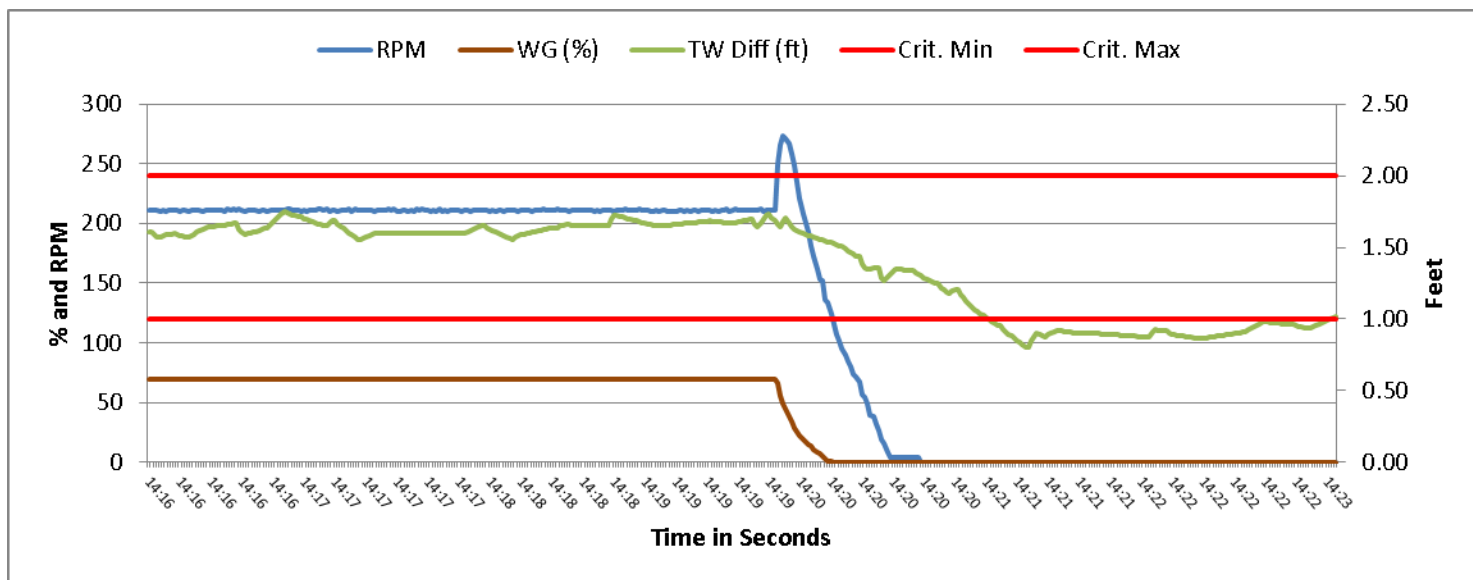

Commissioning Results
Speed test results for 2/9/17.

2/11/17 – 25% Run Test Results

2/12/17 50% Run Test Results.

2/12/17 75% Run Test Results.

2/12/17 100% Run Test Results.

2/11/17 25% Load Rejection Test Results

2/12/17 – 50% Load Rejection Test Results

2/12/17 75% Load Rejection Test Results

2/12/17 100% Load Rejection Test Results.

2/10/17 Overspeed Test Results