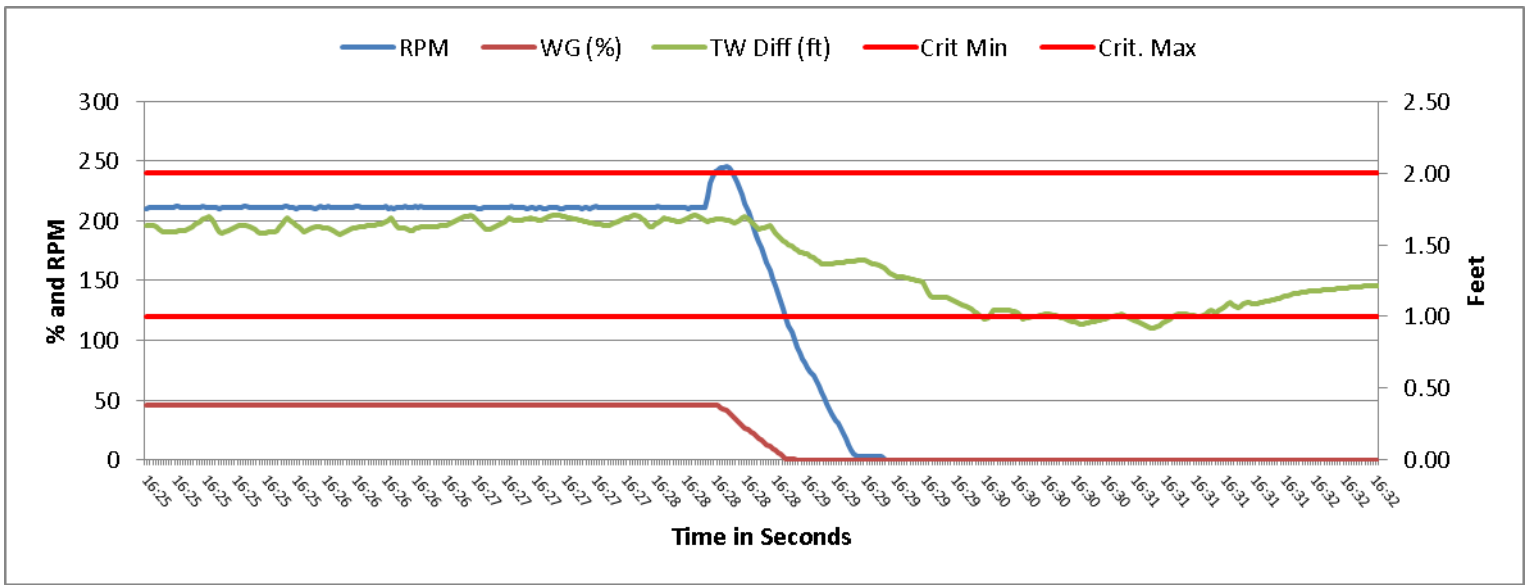

Commissioning Results
Speed test results for 2/9/17.

2/11/17 – 25% Run Test Results

2/12/17 50% Run Test Results.

2/12/17 75% Run Test Results.

2/12/17 100% Run Test Results.

2/11/17 25% Load Rejection Test Results

2/12/17 – 50% Load Rejection Test Results

2/12/17 75% Load Rejection Test Results

2/12/17 100% Load Rejection Test Results.

2/10/17 Overspeed Test Results