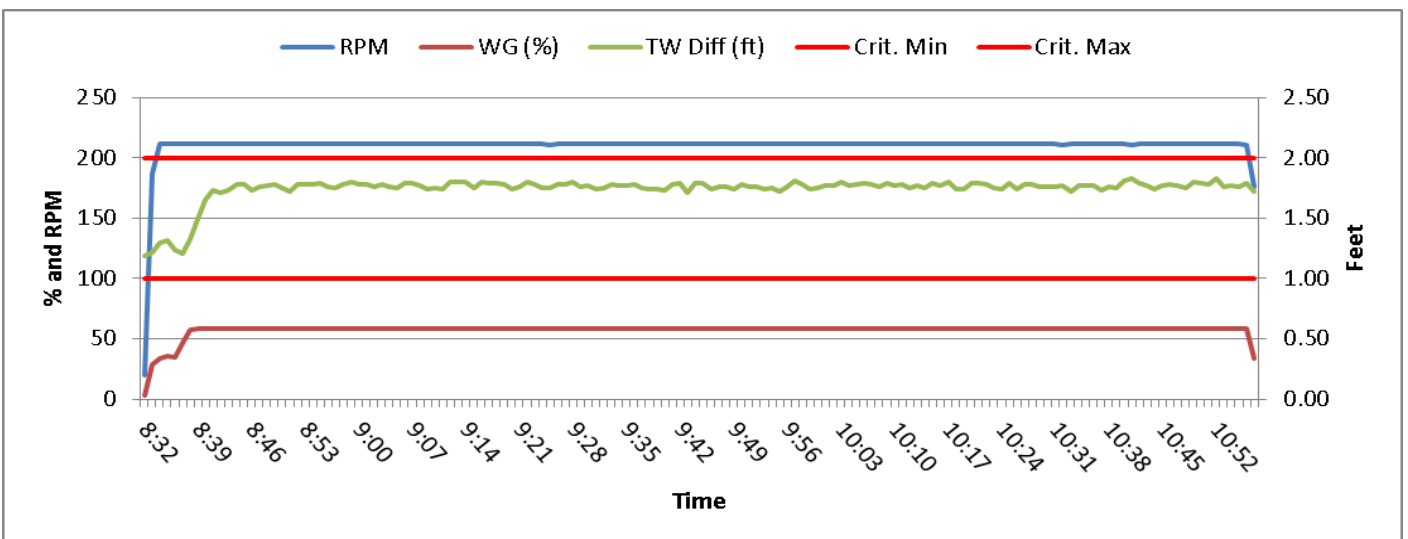

Commissioning Results
Speed test results for 2/9/17.

2/11/17 – 25% Run Test Results

2/12/17 50% Run Test Results.

2/12/17 75% Run Test Results.

2/12/17 100% Run Test Results.

2/11/17 25% Load Rejection Test Results

2/12/17 – 50% Load Rejection Test Results

2/12/17 75% Load Rejection Test Results

2/12/17 100% Load Rejection Test Results.

2/10/17 Overspeed Test Results