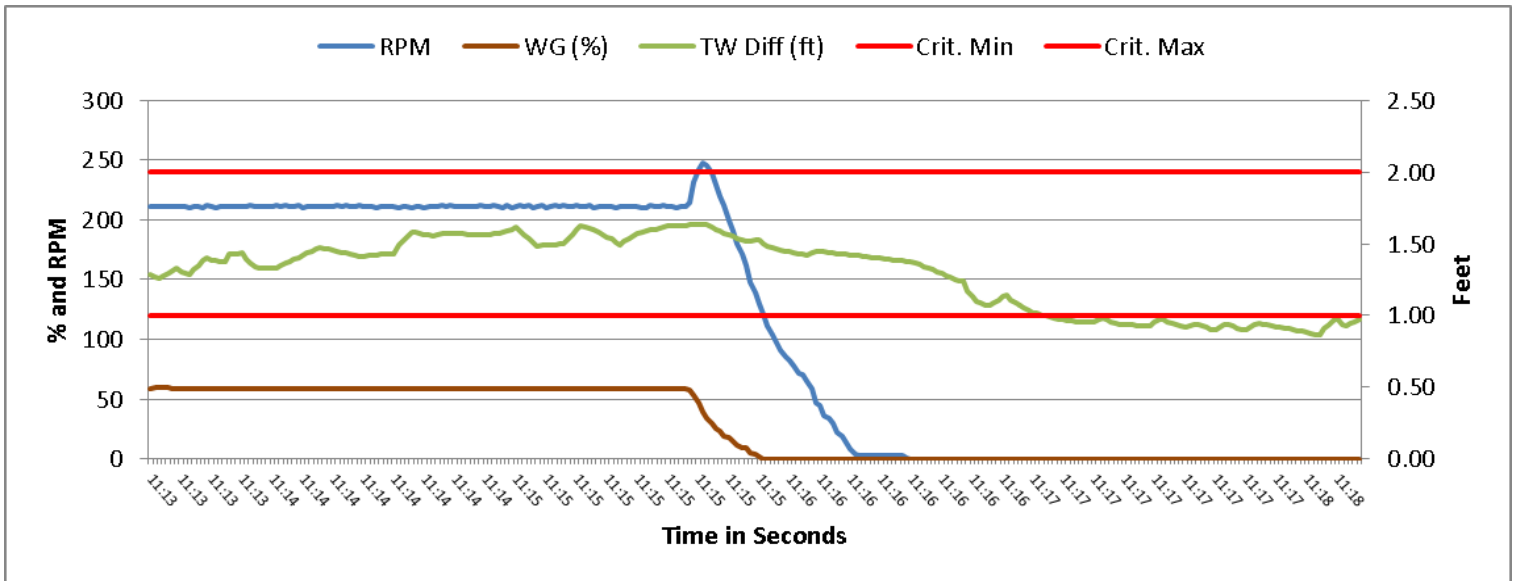

Commissioning Results
Speed test results for 2/9/17.

2/11/17 – 25% Run Test Results

2/12/17 50% Run Test Results.

2/12/17 75% Run Test Results.

2/12/17 100% Run Test Results.

2/11/17 25% Load Rejection Test Results

2/12/17 – 50% Load Rejection Test Results

2/12/17 75% Load Rejection Test Results

2/12/17 100% Load Rejection Test Results.

2/10/17 Overspeed Test Results