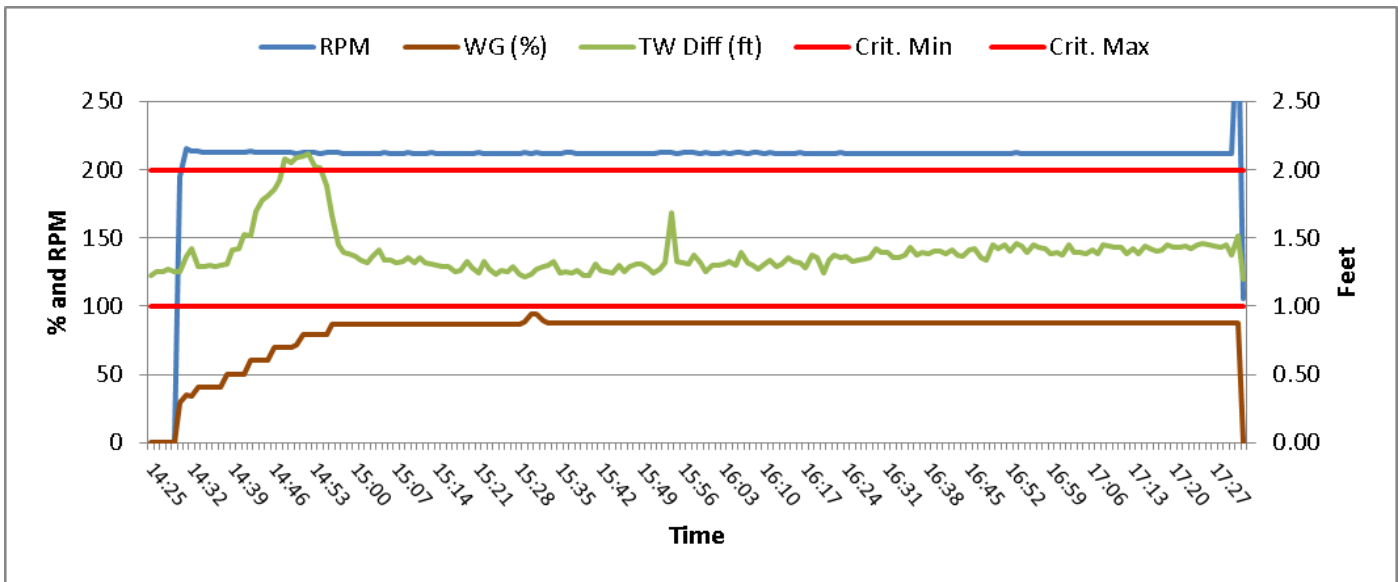

Commissioning Results
Speed test results for 2/9/17.

2/11/17 – 25% Run Test Results

2/12/17 50% Run Test Results.

2/12/17 75% Run Test Results.

2/12/17 100% Run Test Results.

2/11/17 25% Load Rejection Test Results

2/12/17 – 50% Load Rejection Test Results

2/12/17 75% Load Rejection Test Results

2/12/17 100% Load Rejection Test Results.

2/10/17 Overspeed Test Results