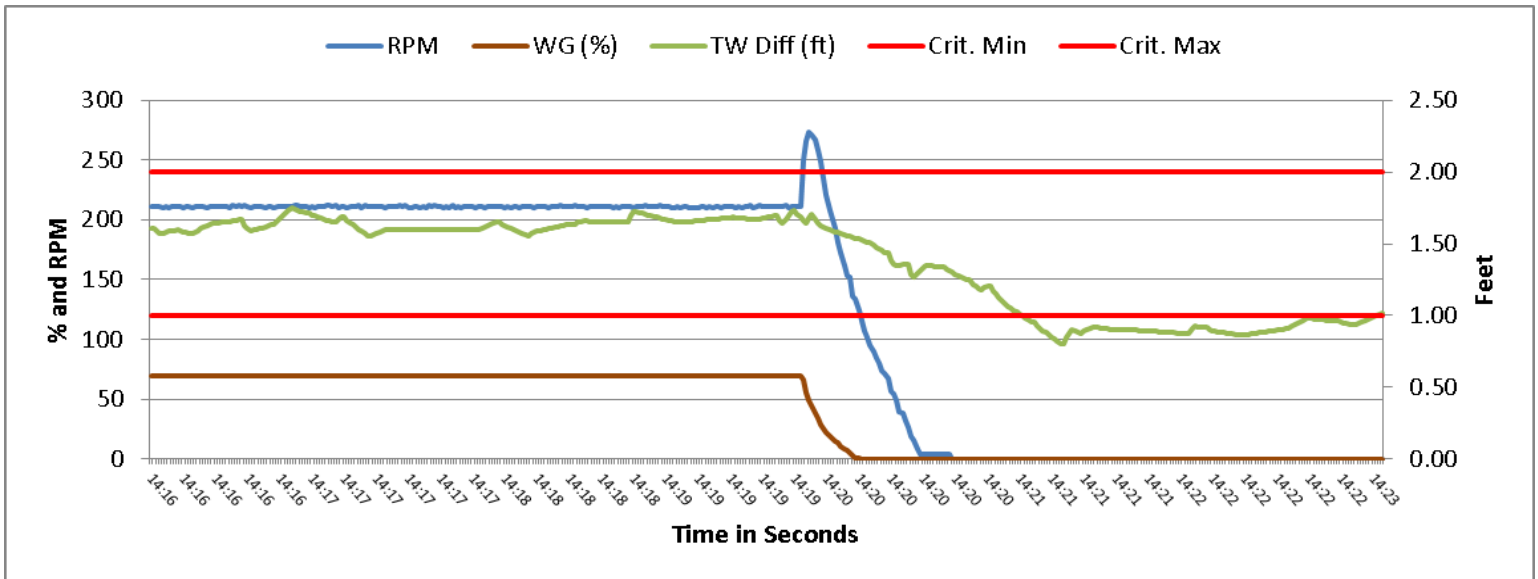

Commissioning Results
Speed test results for 2/9/17.

2/11/17 – 25% Run Test Results

2/12/17 50% Run Test Results.

2/12/17 75% Run Test Results.

2/12/17 100% Run Test Results.

2/11/17 25% Load Rejection Test Results

2/12/17 – 50% Load Rejection Test Results

2/12/17 75% Load Rejection Test Results

2/12/17 100% Load Rejection Test Results.

2/10/17 Overspeed Test Results