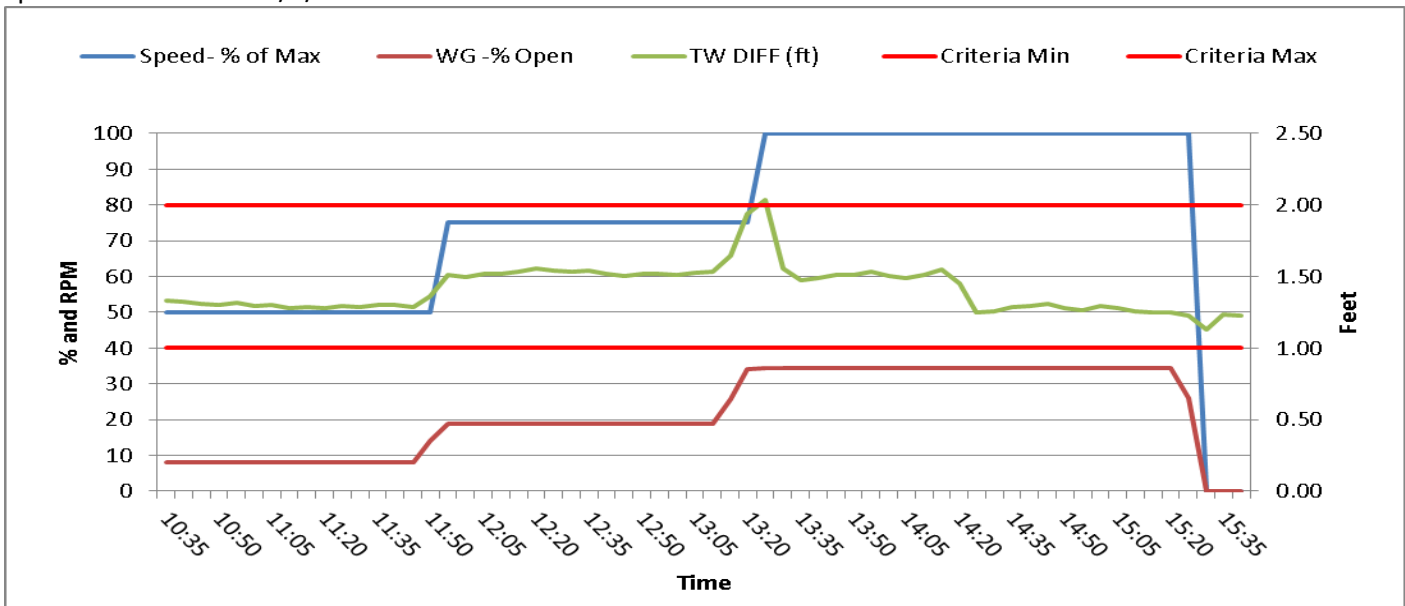

Commissioning Results
Speed test results for 2/9/17.

2/11/17 – 25% Run Test Results

2/12/17 50% Run Test Results.

2/12/17 75% Run Test Results.

2/12/17 100% Run Test Results.

2/11/17 25% Load Rejection Test Results

2/12/17 – 50% Load Rejection Test Results

2/12/17 75% Load Rejection Test Results

2/12/17 100% Load Rejection Test Results.

2/10/17 Overspeed Test Results