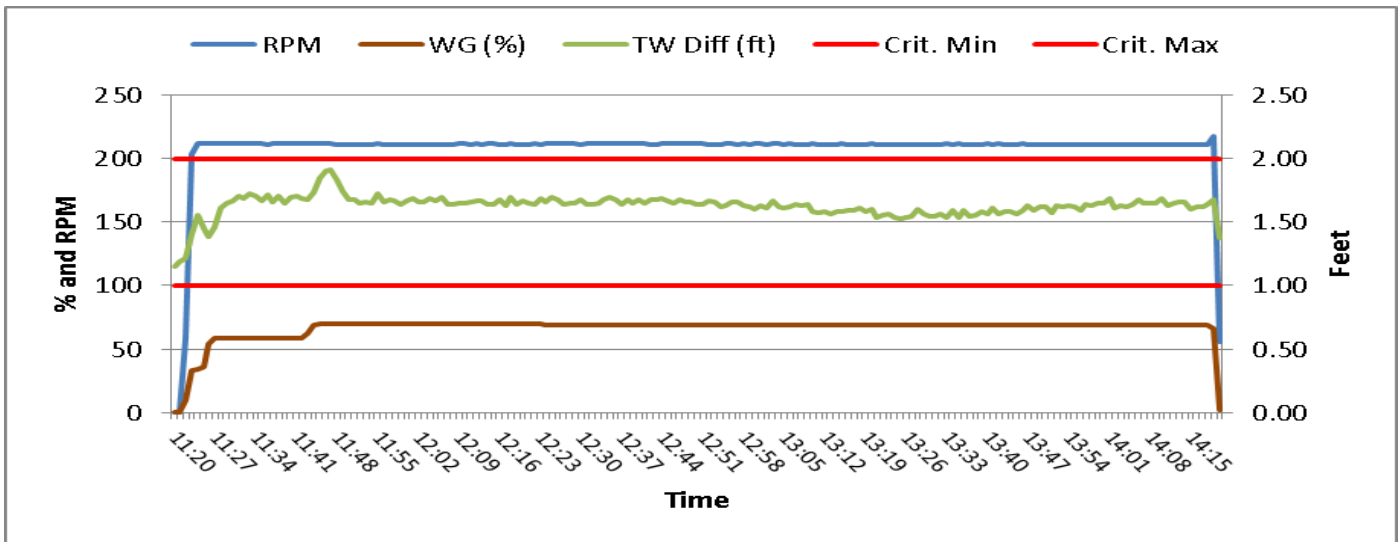

Commissioning Results
Speed test results for 2/9/17.

2/11/17 – 25% Run Test Results

2/12/17 50% Run Test Results.

2/12/17 75% Run Test Results.

2/12/17 100% Run Test Results.

2/11/17 25% Load Rejection Test Results

2/12/17 – 50% Load Rejection Test Results

2/12/17 75% Load Rejection Test Results

2/12/17 100% Load Rejection Test Results.

2/10/17 Overspeed Test Results