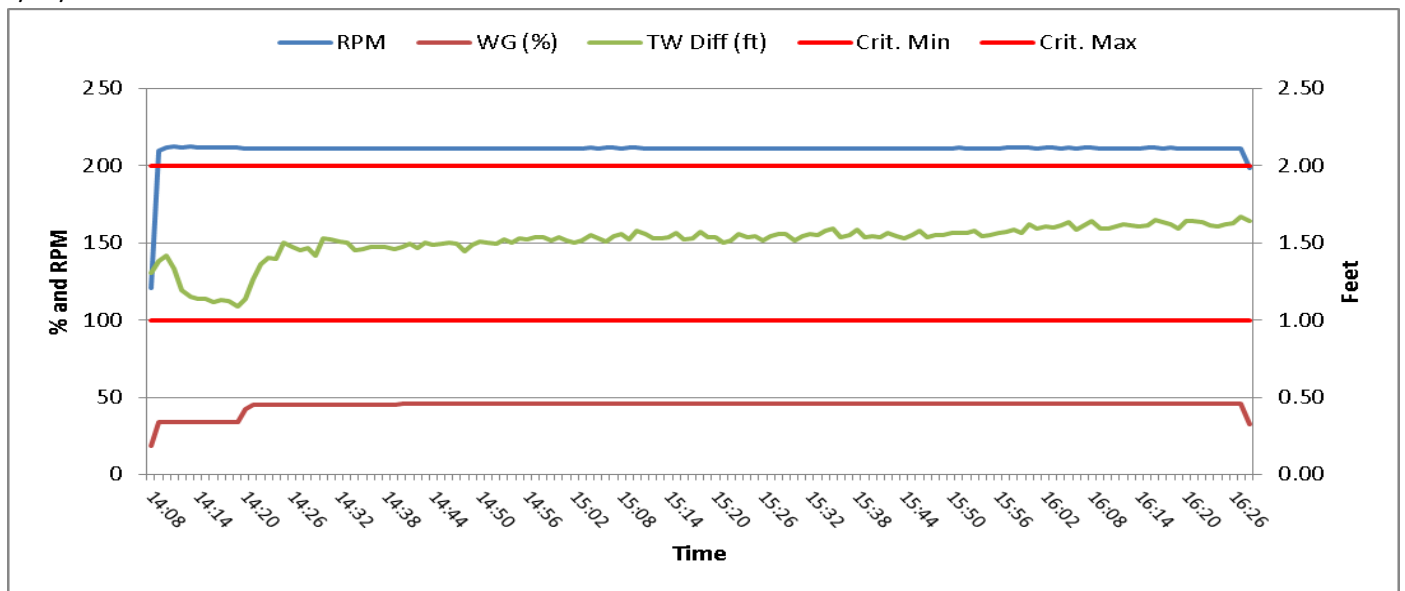

Commissioning Results
Speed test results for 2/9/17.

2/11/17 – 25% Run Test Results

2/12/17 50% Run Test Results.

2/12/17 75% Run Test Results.

2/12/17 100% Run Test Results.

2/11/17 25% Load Rejection Test Results

2/12/17 – 50% Load Rejection Test Results

2/12/17 75% Load Rejection Test Results

2/12/17 100% Load Rejection Test Results.

2/10/17 Overspeed Test Results